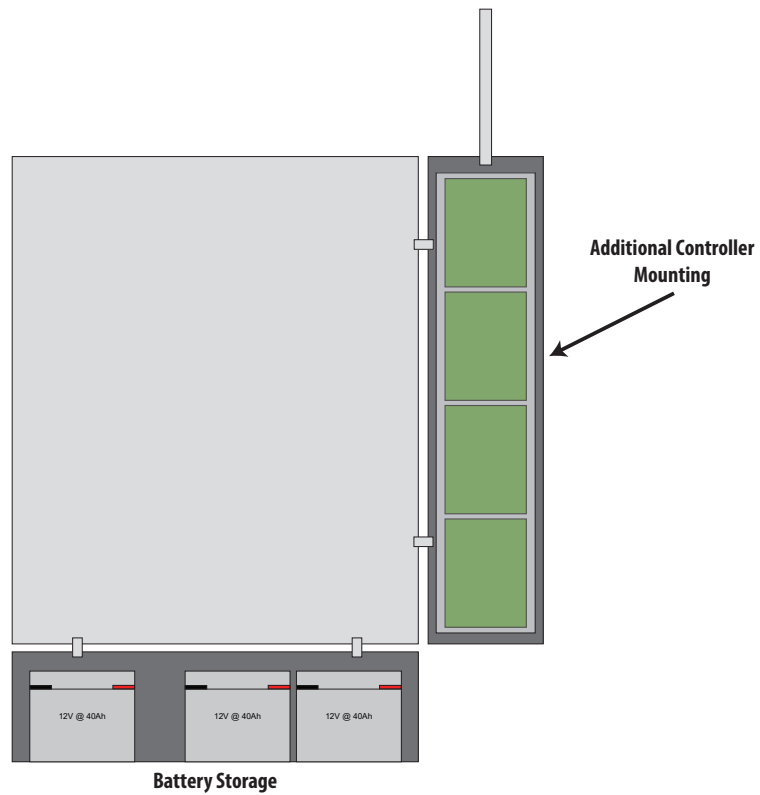

Expansion Enclosure Application Examples