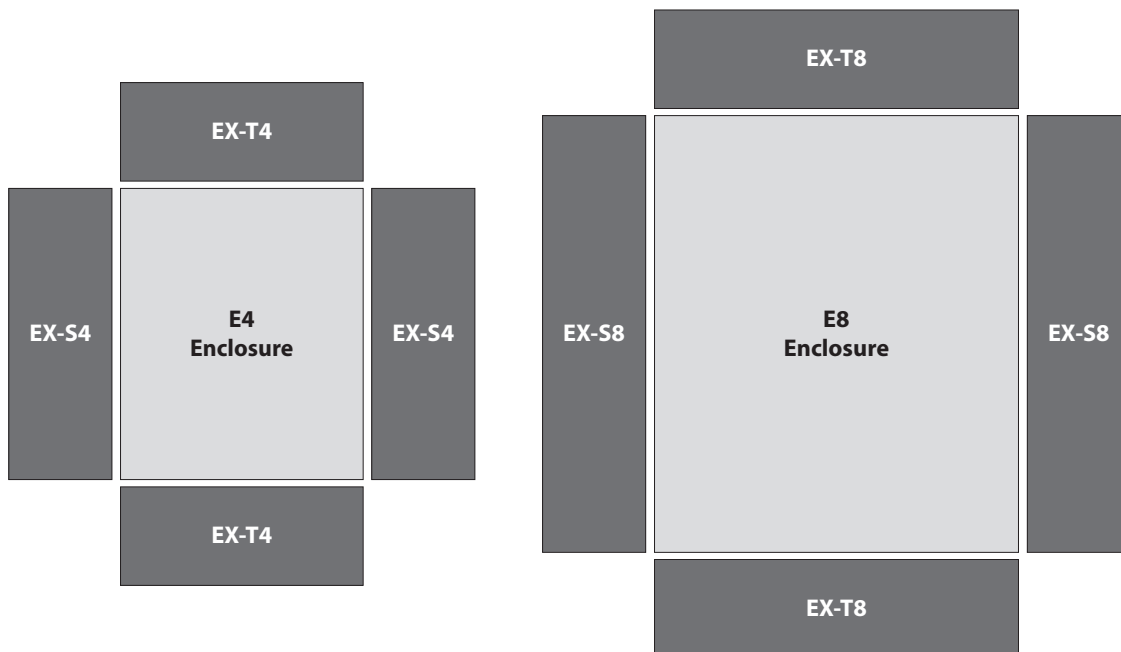

Model No.	Height x Width x Depth	Weight
EX-T4	8.1 x 20 x 6.5" (20.6 x 50.8 x 16.5cm)	13 lbs. (5.89 kg)
EX-S4	24 x 8.5 x 7.4" (61 x 21.6 x 18.7cm)	18 lbs. (8.16 kg)
EX-T8	8.1 x 30 x 6.5" (20.6 x 76.2 x 16.5cm)	18 lbs. (8.16 kg)
EX-S8	36 x 8.5 x 7.4" (91.4 x 21.6 x 18.7cm)	26 lbs. (11.79 kg)

*All EX enclosures equipped with lock and tamper switch
 Side enclosures supplied with battery shelves*

Model No.	Description
EX-T4	Expansion enclosure for top or bottom of E4
EX-S4	Expansion enclosure w/ 2 shelves for left or right side of E4
EX-T8	Expansion enclosure for top or bottom of E8
EX-S8	Expansion enclosure w/ 3 shelves for left or right side of E8

EX Expansion Enclosure Placement

Expansion Enclosure Application Examples

EX-4S Enclosure Dimensions (H x W x D) 24.30" x 8.75" x 7.60" (62 x 22 x 19 cm)

EX-4T Enclosure Dimensions (H x W x D) 8.40" x 20.00" x 6.80" (21 x 51 x 17 cm)

EX-8S Enclosure Dimensions (H x W x D) 36.30" x 8.75" x 7.60" (92 x 22 x 19 cm)

EX-8T Enclosure Dimensions (H x W x D)

8.40" x 30.00" x 6.80" (21 x 76 x 17 cm)

lifesafetypower.com

(888) 577-2898
info@lifesafetypower.com