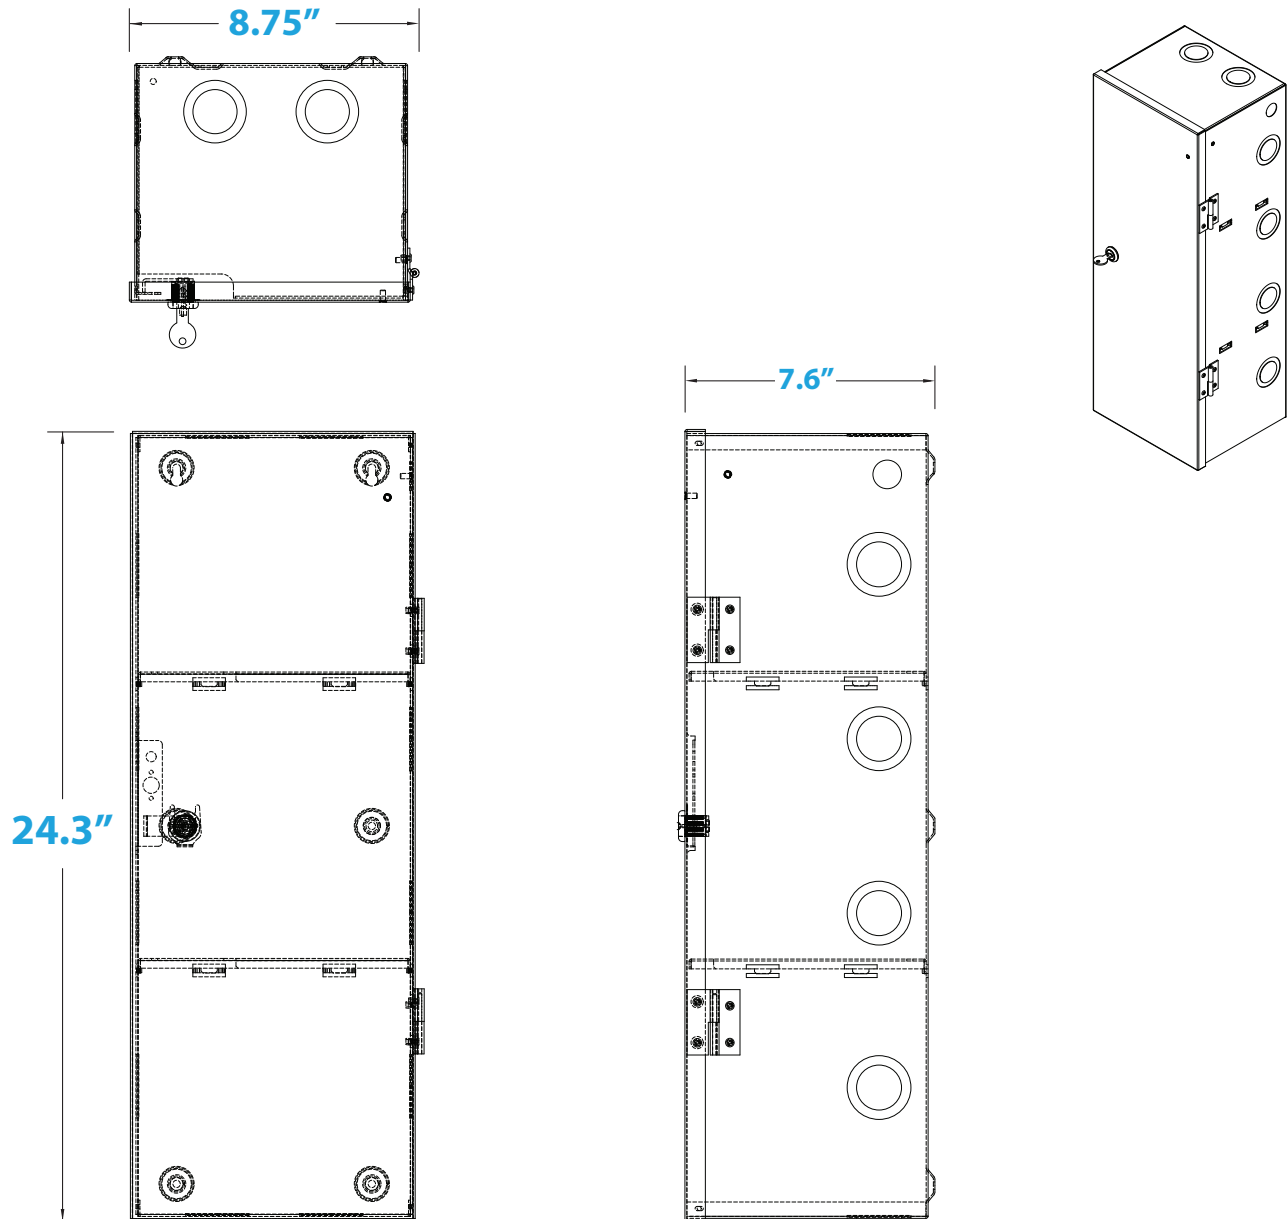

Model No.	Height x Width x Depth	Weight
EX-T4	8.1 x 20 x 6.5" (20.6 x 50.8 x 16.5cm)	13 lbs. (5.89 kg)
EX-S4	24 x 8.5 x 7.4" (61 x 21.6 x 18.7cm)	18 lbs. (8.16 kg)
EX-T8	8.1 x 30 x 6.5" (20.6 x 76.2 x 16.5cm)	18 lbs. (8.16 kg)
EX-S8	36 x 8.5 x 7.4" (91.4 x 21.6 x 18.7cm)	26 lbs. (11.79 kg)

*All EX enclosures equipped with lock and tamper switch
 Side enclosures supplied with battery shelves*

Model No.	Description
EX-T4	Expansion enclosure for top or bottom of E4
EX-S4	Expansion enclosure w/ 2 shelves for left or right side of E4
EX-T8	Expansion enclosure for top or bottom of E8
EX-S8	Expansion enclosure w/ 3 shelves for left or right side of E8

EX Expansion Enclosure Placement

Expansion Enclosure Application Examples

EX-4S Enclosure Dimensions (H x W x D) 24.30" x 8.75" x 7.60" (62 x 22 x 19 cm)

EX-4T Enclosure Dimensions (H x W x D) 8.40" x 20.00" x 6.80" (21 x 51 x 17 cm)

EX-8S Enclosure Dimensions (H x W x D) 36.30" x 8.75" x 7.60" (92 x 22 x 19 cm)

EX-8T Enclosure Dimensions (H x W x D)

8.40" x 30.00" x 6.80" (21 x 76 x 17 cm)

lifesafetypower.com

(888) 577-2898
info@lifesafetypower.com