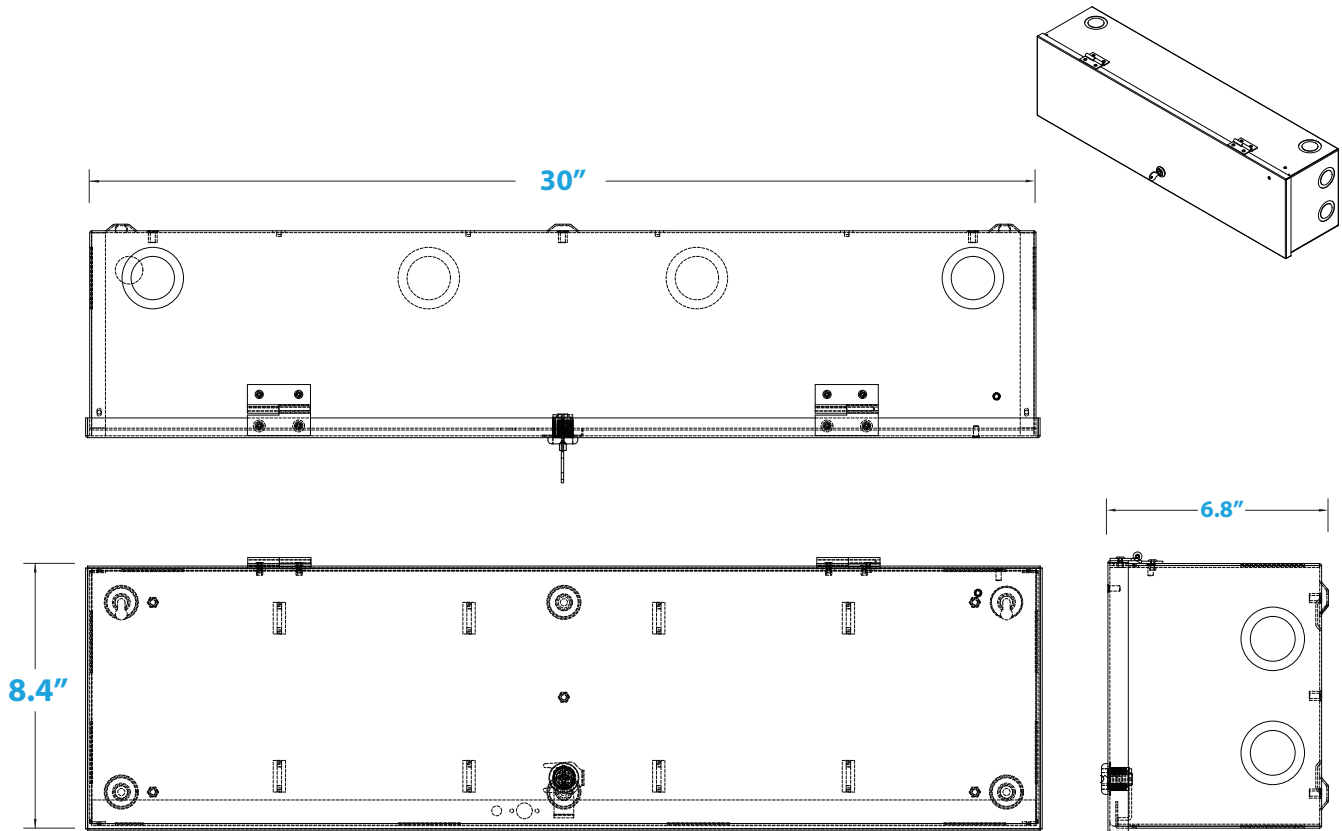

Model No.	Height x Width x Depth	Weight
EX-T4	8.1 x 20 x 6.5" (20.6 x 50.8 x 16.5cm)	13 lbs. (5.89 kg)
EX-S4	24 x 8.5 x 7.4" (61 x 21.6 x 18.7cm)	18 lbs. (8.16 kg)
EX-T8	8.1 x 30 x 6.5" (20.6 x 76.2 x 16.5cm)	18 lbs. (8.16 kg)
EX-S8	36 x 8.5 x 7.4" (91.4 x 21.6 x 18.7cm)	26 lbs. (11.79 kg)

*All EX enclosures equipped with lock and tamper switch
 Side enclosures supplied with battery shelves*

Model No.	Description
EX-T4	Expansion enclosure for top or bottom of E4
EX-S4	Expansion enclosure w/ 2 shelves for left or right side of E4
EX-T8	Expansion enclosure for top or bottom of E8
EX-S8	Expansion enclosure w/ 3 shelves for left or right side of E8

EX Expansion Enclosure Placement

Expansion Enclosure Application Examples

EX-4S Enclosure Dimensions (H x W x D) 24.30" x 8.75" x 7.60" (62 x 22 x 19 cm)

EX-4T Enclosure Dimensions (H x W x D) 8.40" x 20.00" x 6.80" (21 x 51 x 17 cm)

EX-8S Enclosure Dimensions (H x W x D) 36.30" x 8.75" x 7.60" (92 x 22 x 19 cm)

EX-8T Enclosure Dimensions (H x W x D)

8.40" x 30.00" x 6.80" (21 x 76 x 17 cm)

lifesafetypower.com

(888) 577-2898
info@lifesafetypower.com