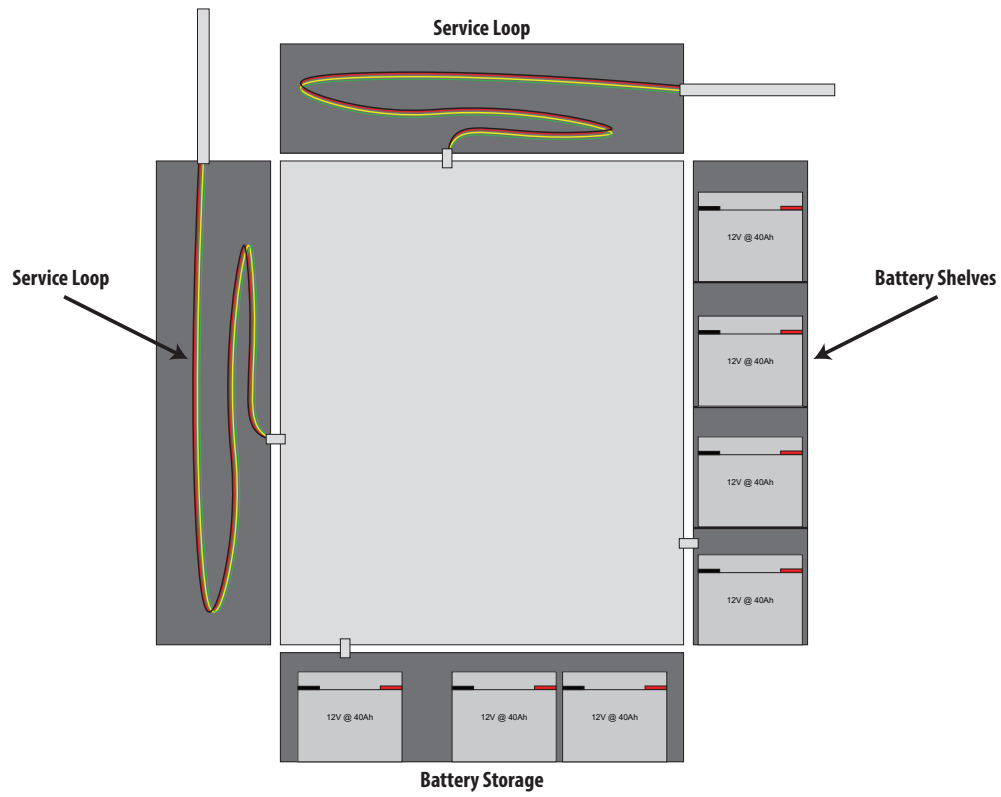

Expansion Enclosure Application Examples