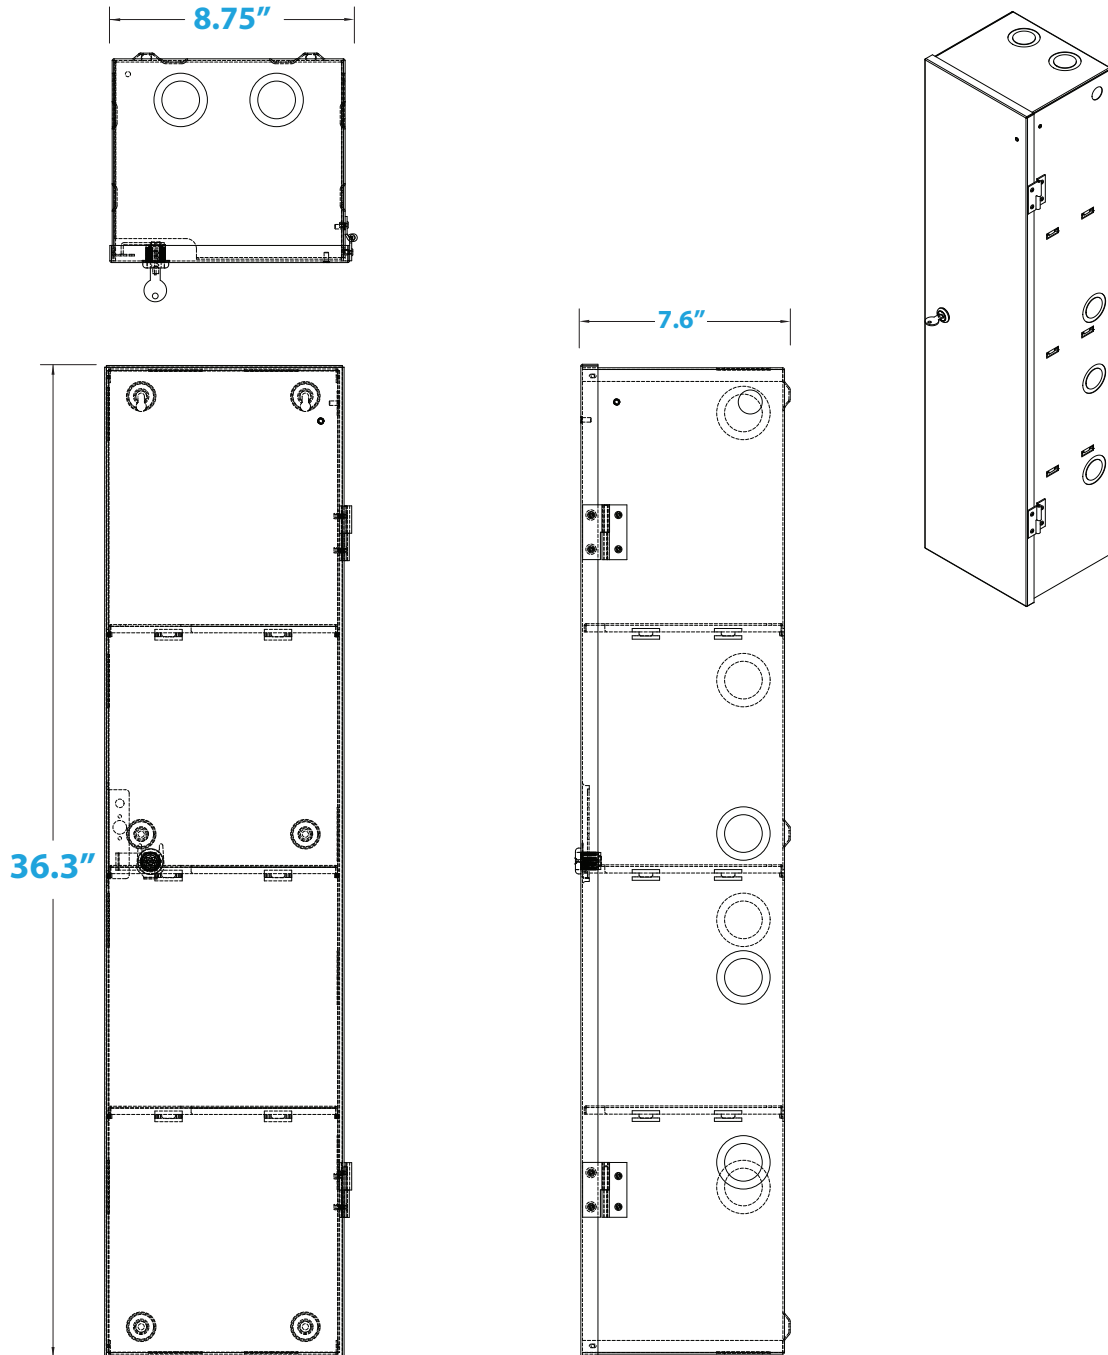

Model No.	Height x Width x Depth	Weight
EX-T4	8.1 x 20 x 6.5" (20.6 x 50.8 x 16.5cm)	13 lbs. (5.89 kg)
EX-S4	24 x 8.5 x 7.4" (61 x 21.6 x 18.7cm)	18 lbs. (8.16 kg)
EX-T8	8.1 x 30 x 6.5" (20.6 x 76.2 x 16.5cm)	18 lbs. (8.16 kg)
EX-S8	36 x 8.5 x 7.4" (91.4 x 21.6 x 18.7cm)	26 lbs. (11.79 kg)

*All EX enclosures equipped with lock and tamper switch
 Side enclosures supplied with battery shelves*

Model No.	Description
EX-T4	Expansion enclosure for top or bottom of E4
EX-S4	Expansion enclosure w/ 2 shelves for left or right side of E4
EX-T8	Expansion enclosure for top or bottom of E8
EX-S8	Expansion enclosure w/ 3 shelves for left or right side of E8

EX Expansion Enclosure Placement

Expansion Enclosure Application Examples

EX-4S Enclosure Dimensions (H x W x D) 24.30" x 8.75" x 7.60" (62 x 22 x 19 cm)

EX-4T Enclosure Dimensions (H x W x D) 8.40" x 20.00" x 6.80" (21 x 51 x 17 cm)

EX-8S Enclosure Dimensions (H x W x D) 36.30" x 8.75" x 7.60" (92 x 22 x 19 cm)

EX-8T Enclosure Dimensions (H x W x D)

8.40" x 30.00" x 6.80" (21 x 76 x 17 cm)

lifesafetypower.com

(888) 577-2898
info@lifesafetypower.com