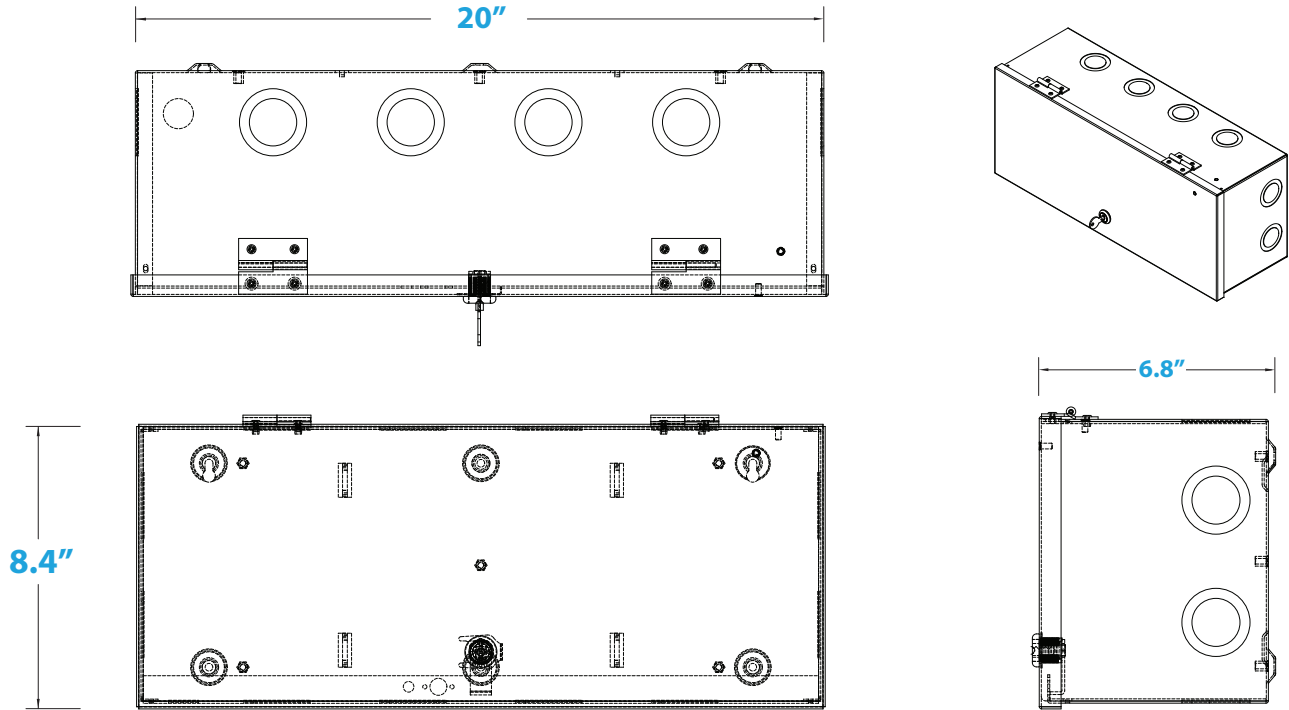

Model No.	Height x Width x Depth	Weight
EX-T4	8.1 x 20 x 6.5" (20.6 x 50.8 x 16.5cm)	13 lbs. (5.89 kg)
EX-S4	24 x 8.5 x 7.4" (61 x 21.6 x 18.7cm)	18 lbs. (8.16 kg)
EX-T8	8.1 x 30 x 6.5" (20.6 x 76.2 x 16.5cm)	18 lbs. (8.16 kg)
EX-S8	36 x 8.5 x 7.4" (91.4 x 21.6 x 18.7cm)	26 lbs. (11.79 kg)

*All EX enclosures equipped with lock and tamper switch
 Side enclosures supplied with battery shelves*

Model No.	Description
EX-T4	Expansion enclosure for top or bottom of E4
EX-S4	Expansion enclosure w/ 2 shelves for left or right side of E4
EX-T8	Expansion enclosure for top or bottom of E8
EX-S8	Expansion enclosure w/ 3 shelves for left or right side of E8

EX Expansion Enclosure Placement

Expansion Enclosure Application Examples

EX-4S Enclosure Dimensions (H x W x D) 24.30" x 8.75" x 7.60" (62 x 22 x 19 cm)

EX-4T Enclosure Dimensions (H x W x D) 8.40" x 20.00" x 6.80" (21 x 51 x 17 cm)

EX-8S Enclosure Dimensions (H x W x D) 36.30" x 8.75" x 7.60" (92 x 22 x 19 cm)

EX-8T Enclosure Dimensions (H x W x D)

8.40" x 30.00" x 6.80" (21 x 76 x 17 cm)

lifesafetypower.com

(888) 577-2898
info@lifesafetypower.com